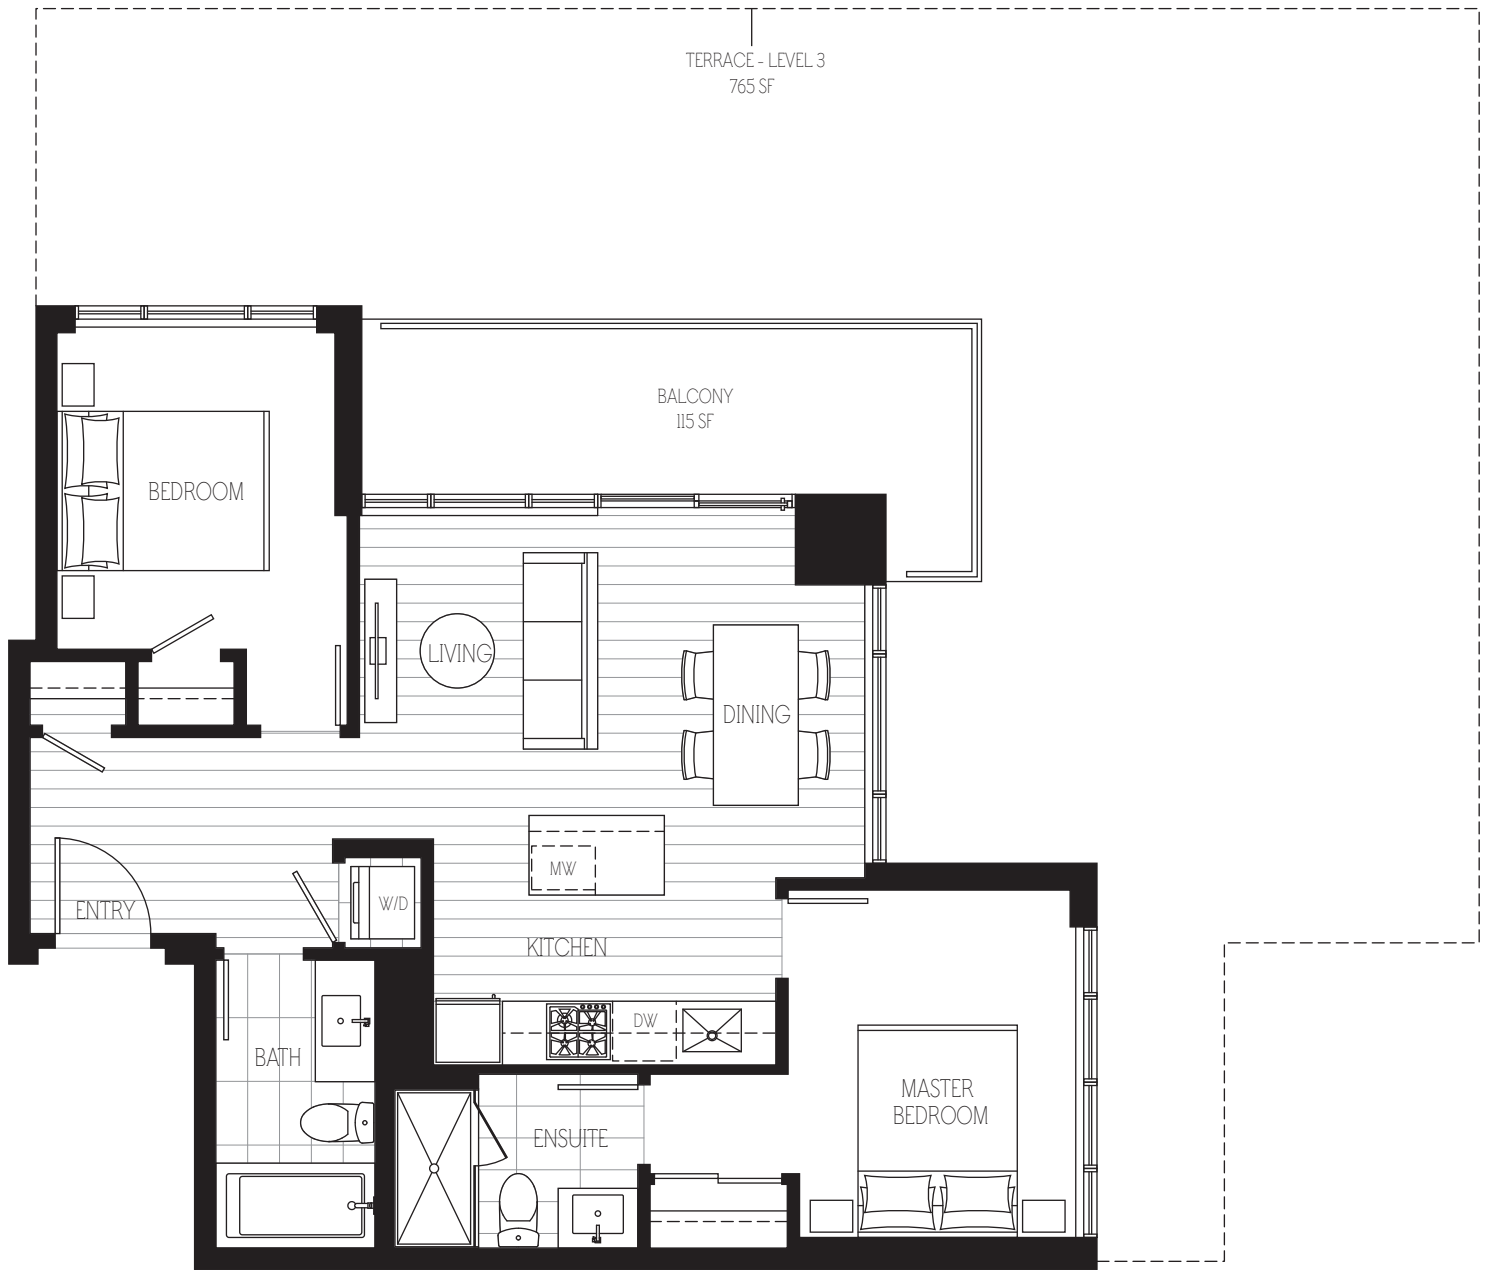

D5 | 2 BEDROOM

ENCLOSED AREA 725-727 SF

LEVELS 3-12

LEVEL 13

LEVELS 15-40 (EXCLUDING LEVEL 34) NORTH