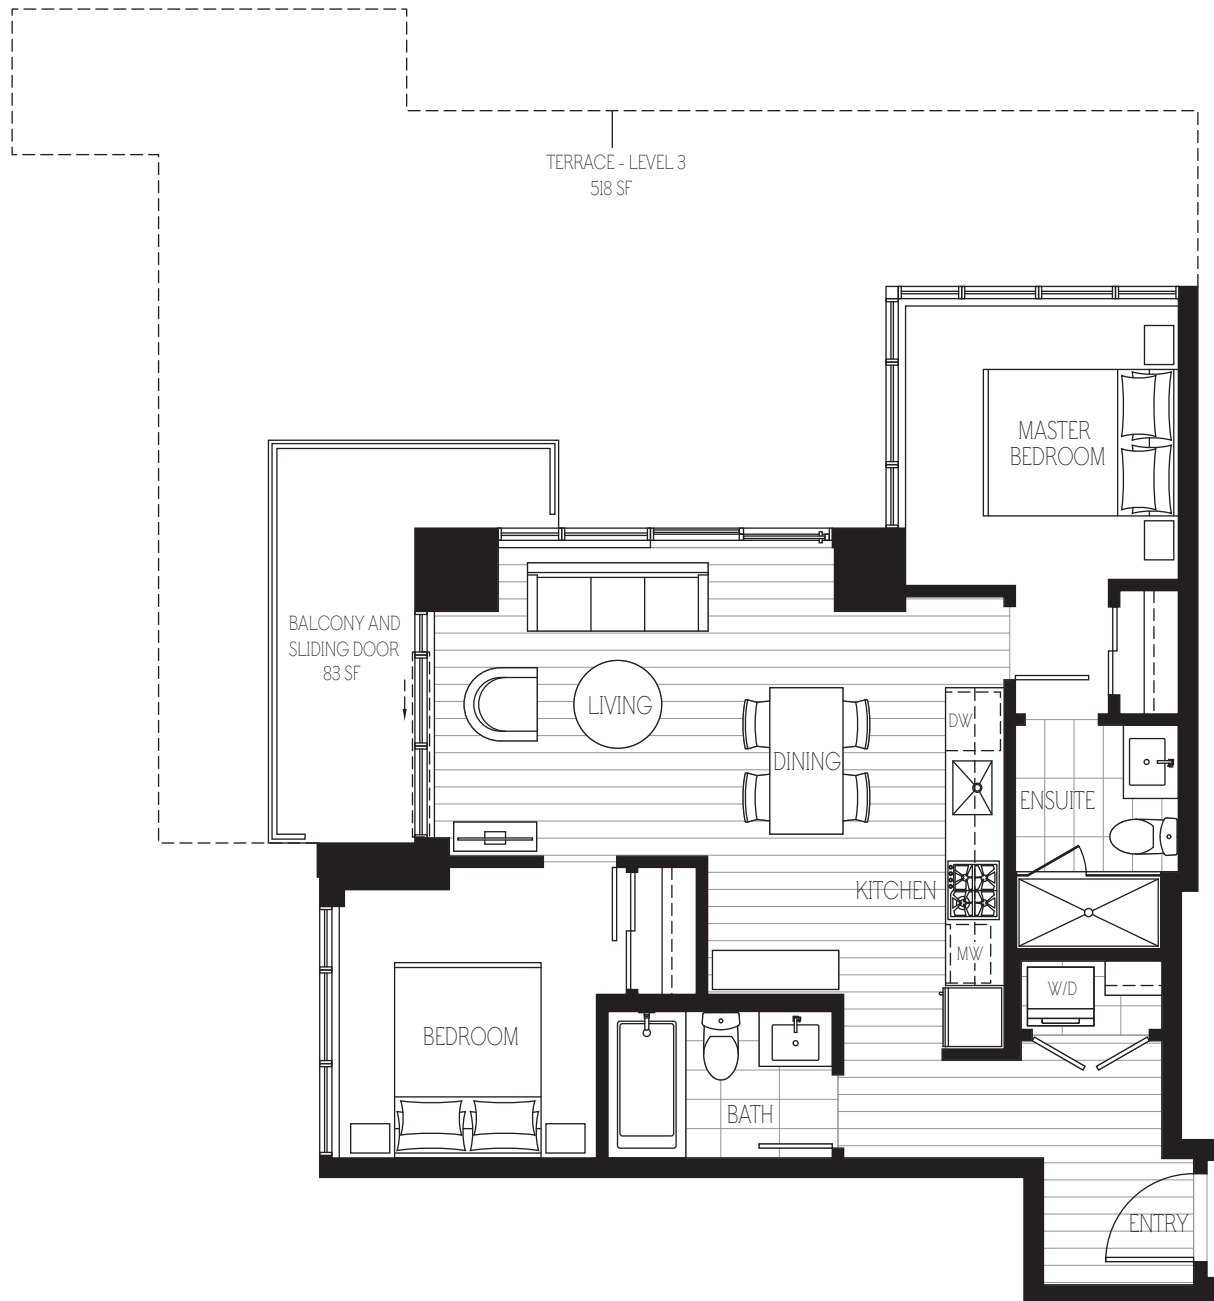

D3 | 2 BEDROOM

ENCLOSED AREA 716 - 718 SF

LEVELS 3-12

LEVEL 13

LEVELS 15-40 (EXCLUDING LEVEL 34) NORTH