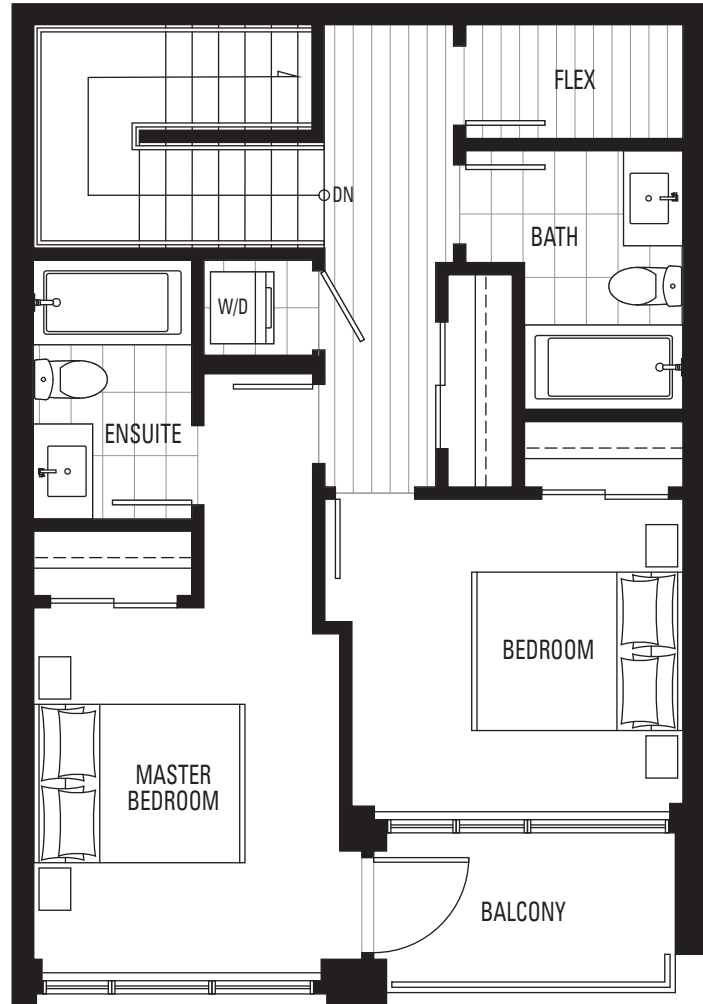

TH11 | 2 BEDROOM + FLEX

ENCLOSED AREA 1082 SF

LEVEL 0

LEVEL 1

LEVELS 0-1