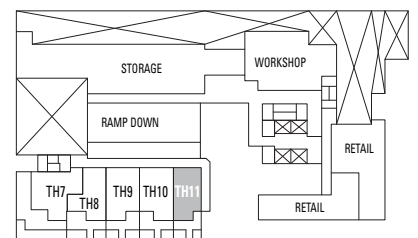

TH11 | 2 BEDROOM + FLEX

ENCLOSED AREA 1082 SF

LEVEL 0

LEVEL 1

LEVELS 0-1