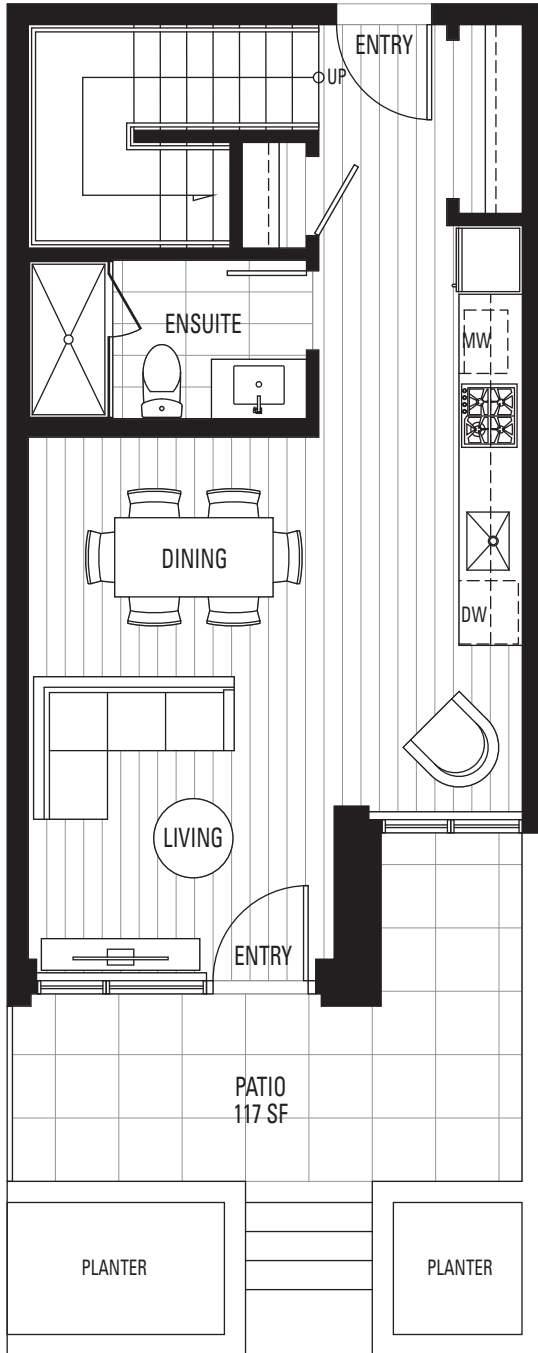

TH11 | 2 BEDROOM + FLEX

ENCLOSED AREA 1082 SF

LEVEL 0

LEVEL 1

LEVELS 0-1