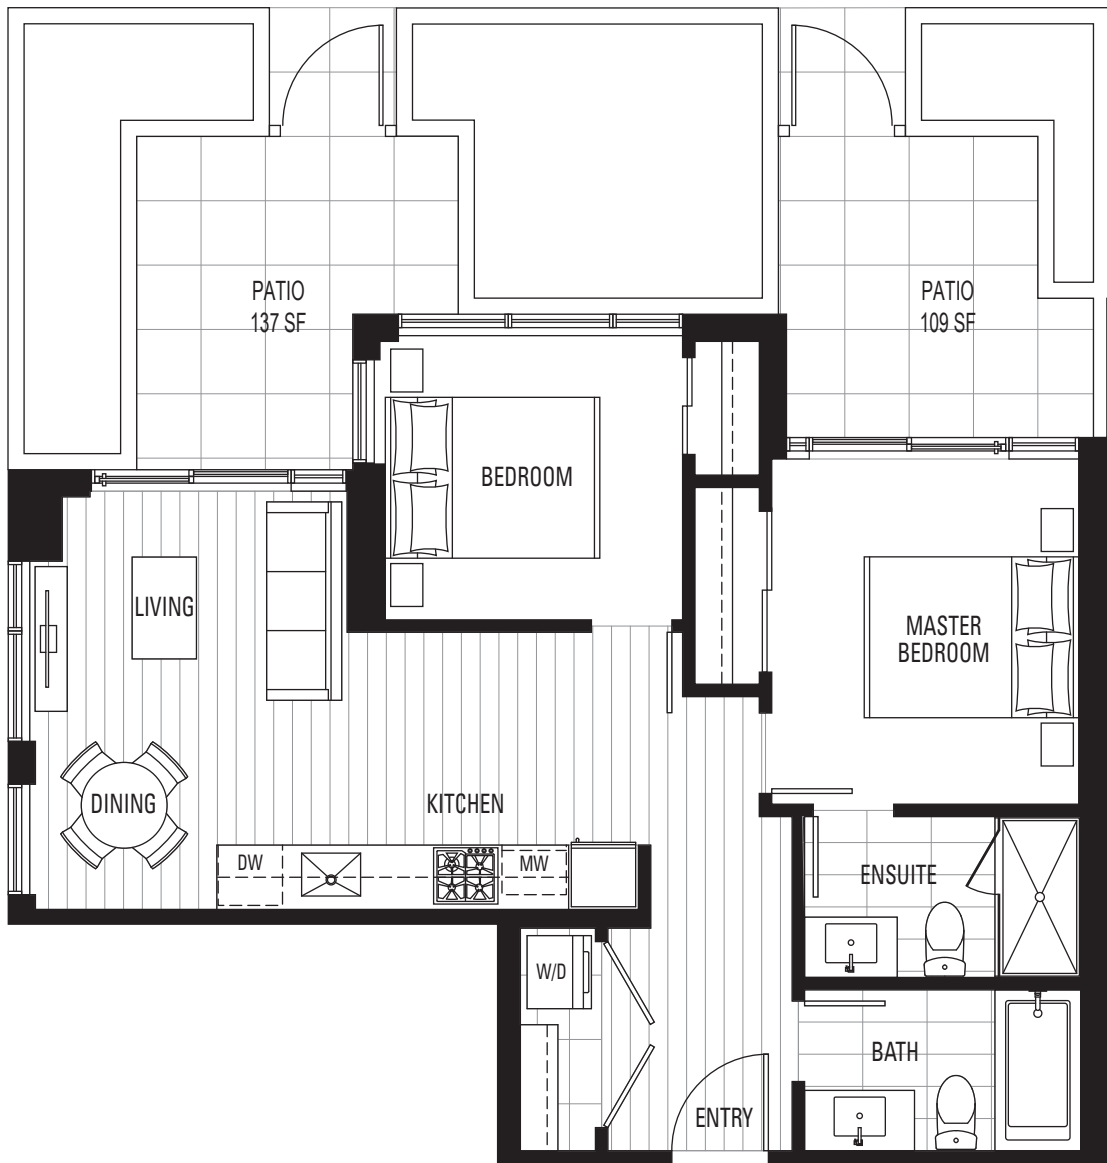

D6 | 2 BEDROOM

ENCLOSED AREA 654 SF

LEVELS 3

NORTH