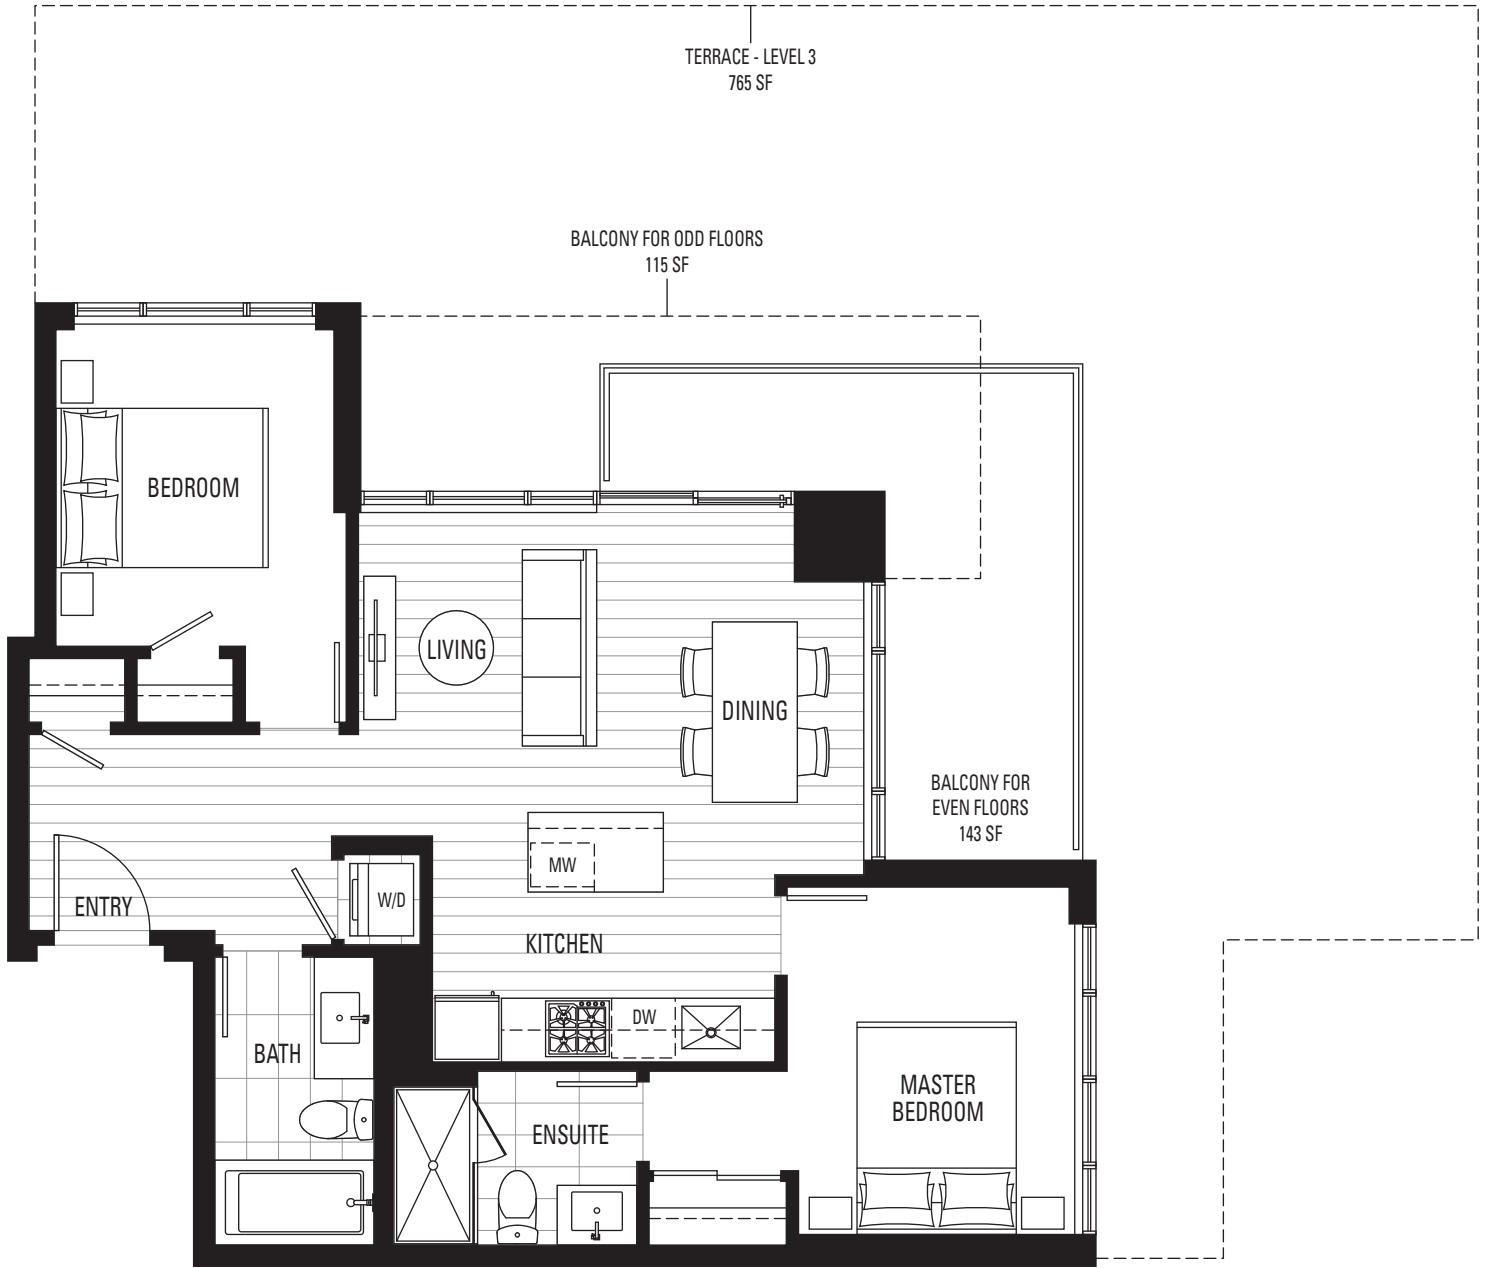

D5 | 2 BEDROOM

ENCLOSED AREA 725-727 SF

LEVELS 3-12

LEVEL 13

LEVELS 15-40 NORTH (EXCLUDING LEVEL 34)