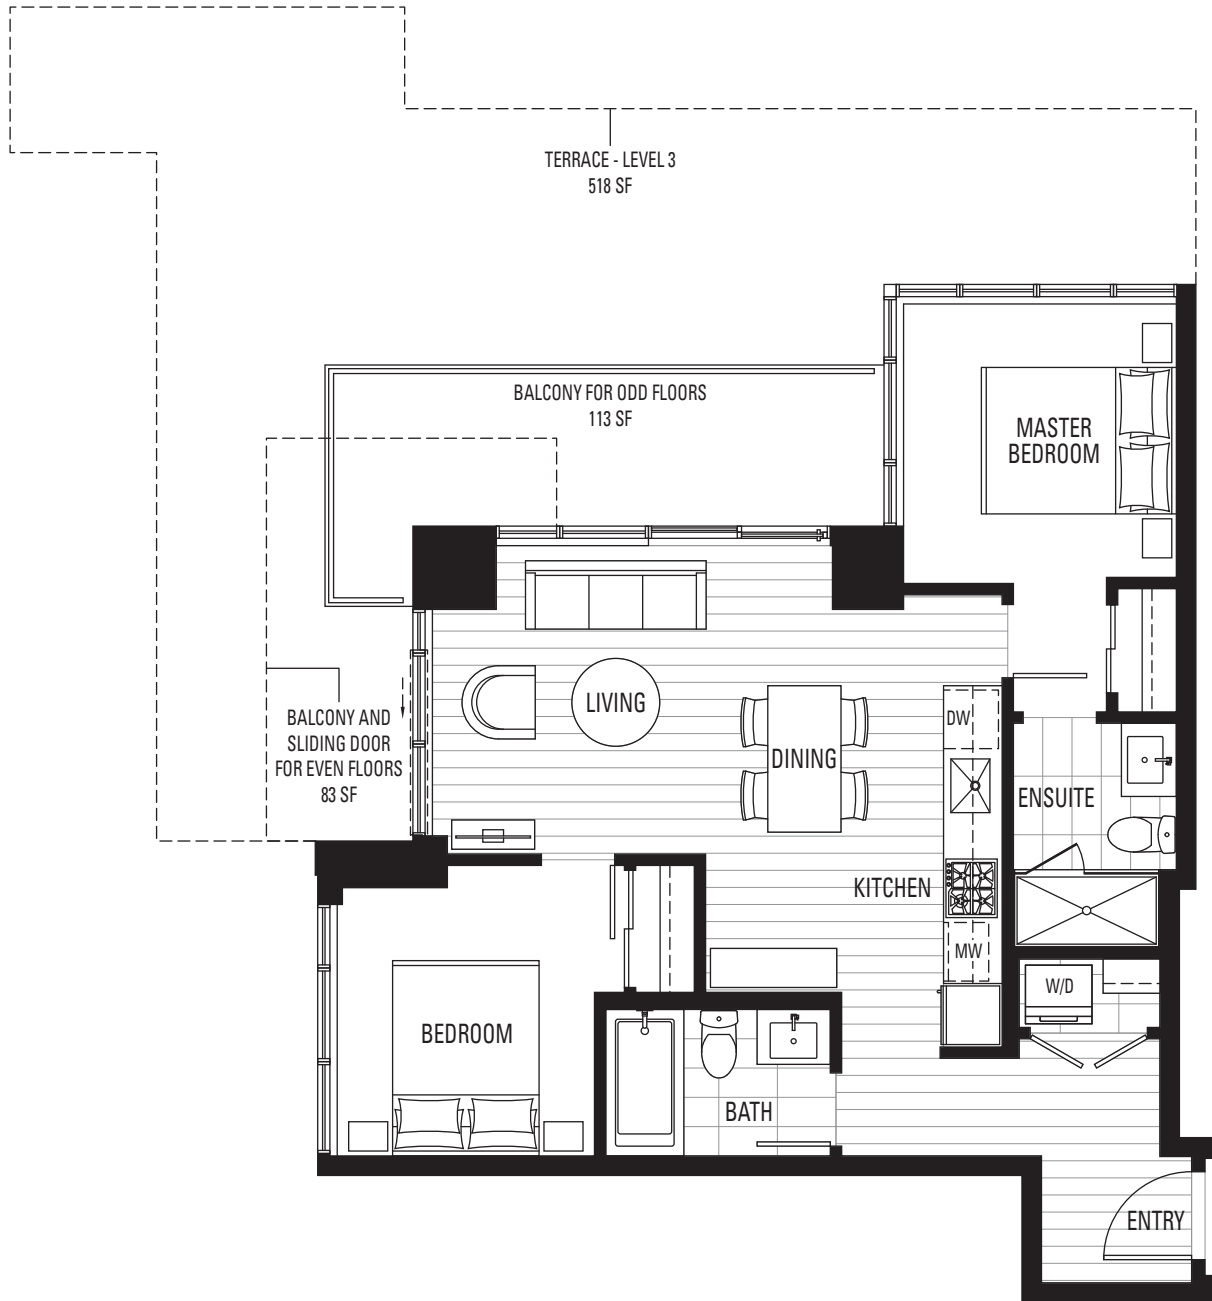

D3 | 2 BEDROOM

ENCLOSED AREA 714-718 SF

LEVELS 3-12

LEVEL 13

LEVELS 15-40 NORTH (EXCLUDING LEVEL 34)